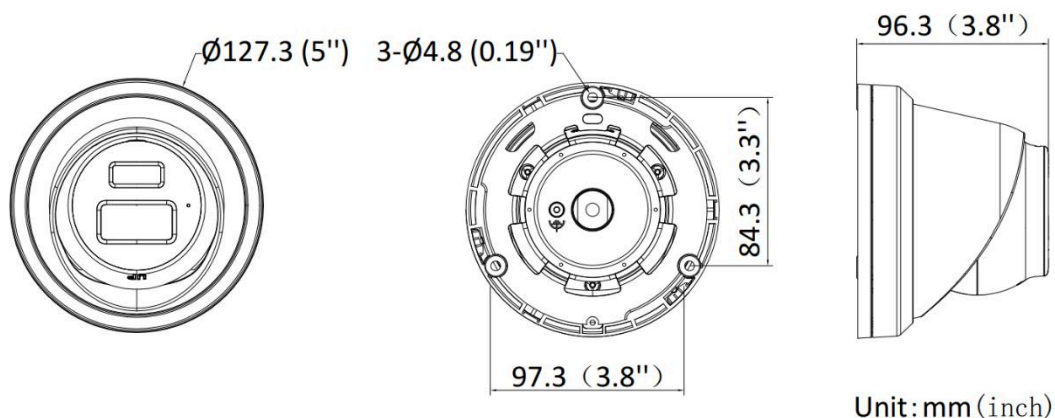

General	
Power	12 VDC \pm 25%, 0.66 A, max. 8 W, \varnothing 5.5 mm coaxial power plug, reverse polarity protection, PoE: IEEE 802.3af, Class 3, max. 9.5 W
Material	Metal
Dimension	\varnothing 127.3 mm \times 96.3 mm (\varnothing 5.0" \times 3.8")
Package Dimension	150 mm \times 150 mm \times 141 mm (5.9" \times 5.5" \times 5.5")
Weight	Approx. 515 g (1.1 lb.)
With Package Weight	Approx. 755 g (1.7 lb.)
Storage Conditions	-30 °C to 60 °C (-22 °F to 140 °F). Humidity 95% or less (non-condensing)
Startup and Operating Conditions	-30 °C to 60 °C (-22 °F to 140 °F). Humidity 95% or less (non-condensing)
Language	33 languages: English, Russian, Estonian, Bulgarian, Hungarian, Greek, German, Italian, Czech, Slovak, French, Polish, Dutch, Portuguese, Spanish, Romanian, Danish, Swedish, Norwegian, Finnish, Croatian, Slovenian, Serbian, Turkish, Korean, Traditional Chinese, Thai, Vietnamese, Japanese, Latvian, Lithuanian, Portuguese (Brazil), Ukrainian
General Function	Heartbeat, mirror, flash log, password reset via email, pixel counter, anti-banding
Approval	
EMC	CE-EMC: EN 55032:2015+A1:2020, EN 50130-4:2011+A1:2014, EN IEC 61000-3-2:2019+A1:2021, EN 61000-3-3:2013+A1:2019+A2:2021, RCM: AS/NZS CISPR 32: 2015, IC: ICES-003: Issue 7, KC: KN32: 2015, KN35: 2015
Safety	CB: IEC 62368-1: 2014+A11, CE-LVD: EN 62368-1: 2014/A11: 2017, BIS: IS 13252 (Part 1): 2010/IEC 60950-1: 2005, LOA: IEC/EN 60950-1
Environment	CE-RoHS: 2011/65/EU, WEEE: 2012/19/EU, Reach: Regulation (EC) No 1907/2006
Protection	IP67: IEC 60529-2013

▪ Available Model

IPC-T361H-MU(2.8mm)

IPC-T361H-MU(4mm)

IPC-T361H-MU(2.8mm)(Black)

▪ Dimension

▪ Accessory

▪ Optional

DS-1273ZJ-130-TRL Wall mount	DS-1273ZJ-130B-TRL Wall mount	DS-1271ZJ-130-TRL Pendant Mount	DS-1275ZJ-SUS Vertical pole mount	DS-1276ZJ-SUS Corner mount