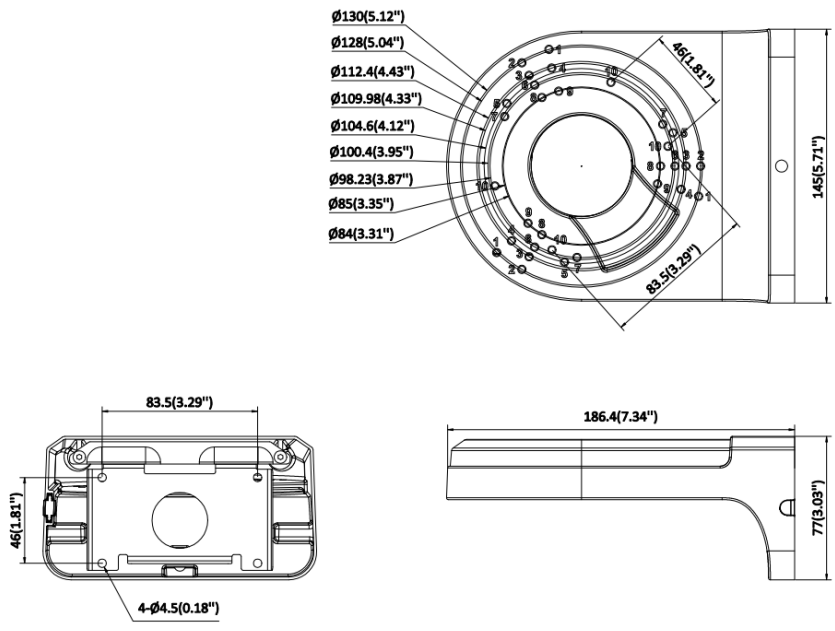

DS-220AZJ-130-XX

Wall mount

Key Feature

Wall mount Bracket for Dome and Turret Camera
Metal
Hikvision White and Black

114-593
114-593-BLK

Specification

Model	DS-220AZJ-130-WA, DS-220AZJ-130-BA
Description	Wall mount Bracket for Dome and Turret Camera
Weight	0.69 kg
Appearance	Hikvision White and Black
Material	Metal
Dimension	130mm × 163.4 mm × 77 mm (5.12" × 6.44" × 3.03")
Range of Application	Dome and Turret Camera
Max. Load Capacity	2 kg

Available Model

DS-220AZJ-130-WA
DS-220AZJ-130-BA

Dimension

Unit: mm(inch)

DS-220AZJ-145-XX

Wall mount

Key Feature

Wall mount Bracket for Dome and Turret Camera
Metal
Hikvision White and Black

114-594
114-594-BLK

Specification

Model	DS-220AZJ-145-WA, DS-220AZJ-145-BA
Description	Wall mount Bracket for Dome and Turret Camera
Weight	0.9 kg
Appearance	Hikvision White
Material	Metal
Dimension	145mm × 186.4 mm × 77 mm (5.71" × 7.34" × 3.03")
Range of Application	Dome and Turret Camera
Max. Load Capacity	2 kg

Available Model

DS-220AZJ-145-WA
DS-220AZJ-145-BA

Dimension

Unit: mm(inch)

Innovative Electronic Solutions
www.ness.com.au