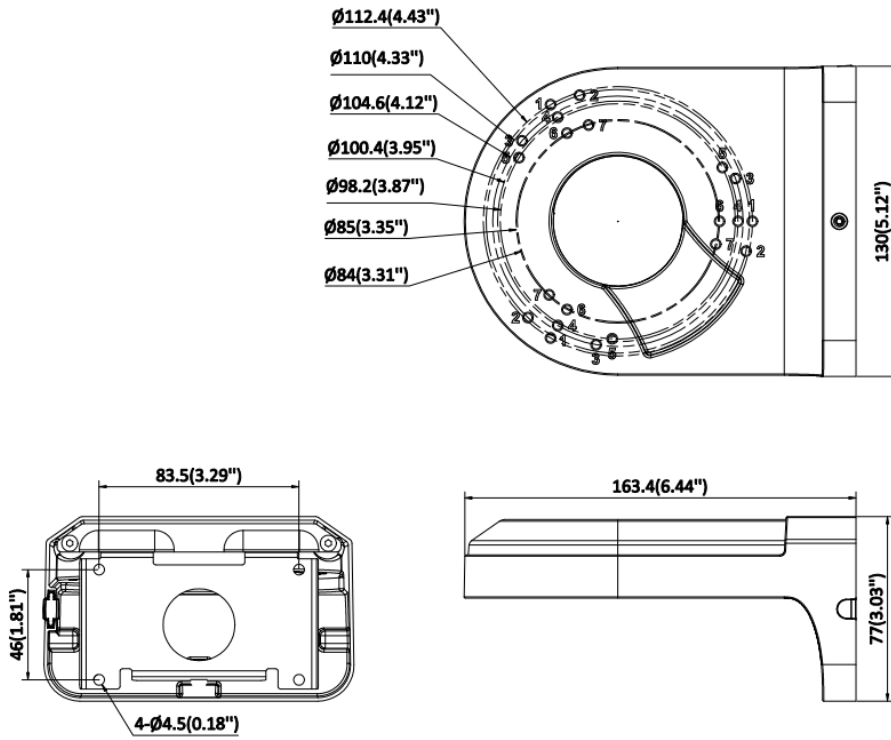

DS-220AZJ-130-XX

Wall mount

Key Feature

Wall mount Bracket for Dome and Turret Camera
Metal
Hikvision White and Black

114-593
114-593-BLK

Specification

Model	DS-220AZJ-130-WA, DS-220AZJ-130-BA
Description	Wall mount Bracket for Dome and Turret Camera
Weight	0.69 kg
Appearance	Hikvision White and Black
Material	Metal
Dimension	130mm × 163.4 mm × 77 mm (5.12" × 6.44" × 3.03")
Range of Application	Dome and Turret Camera
Max. Load Capacity	2 kg

Available Model

DS-220AZJ-130-WA
DS-220AZJ-130-BA

Dimension

Unit: mm(inch)

DS-220AZJ-145-XX

Wall mount

Key Feature

Wall mount Bracket for Dome and Turret Camera
Metal
Hikvision White and Black

114-594
114-594-BLK

Specification

Model	DS-220AZJ-145-WA, DS-220AZJ-145-BA
Description	Wall mount Bracket for Dome and Turret Camera
Weight	0.9 kg
Appearance	Hikvision White
Material	Metal
Dimension	145mm × 186.4 mm × 77 mm (5.71" × 7.34" × 3.03")
Range of Application	Dome and Turret Camera
Max. Load Capacity	2 kg

Available Model

DS-220AZJ-145-WA
DS-220AZJ-145-BA

Dimension

Unit: mm(inch)

Innovative Electronic Solutions
www.ness.com.au