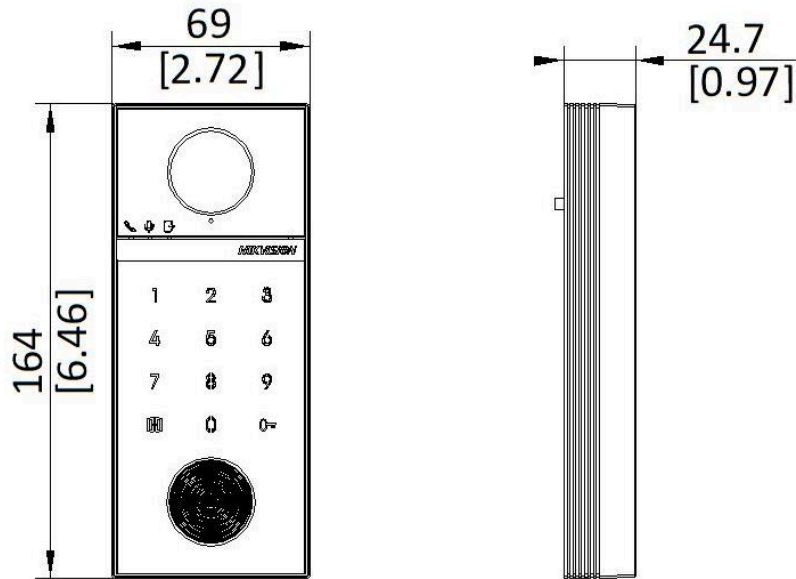

Unit: mm [inch]

SCALE	1:1

- Accessory
- Optional

DS-KABV6114-G	DS-KABV6114-RS	DS-KABV24-A

Innovative Electronic Solutions
www.ness.com.au

NSW Ph 02 8825 9222
sales@ness.com.au

VIC Ph 03 9875 6400
nessmelb@ness.com.au

QLD Ph 07 3399 4910
nessbris@ness.com.au

WA Ph 08 9328 2511
nessper@ness.com.au

SA Ph 08 8152 0000
adelaide@ness.com.au