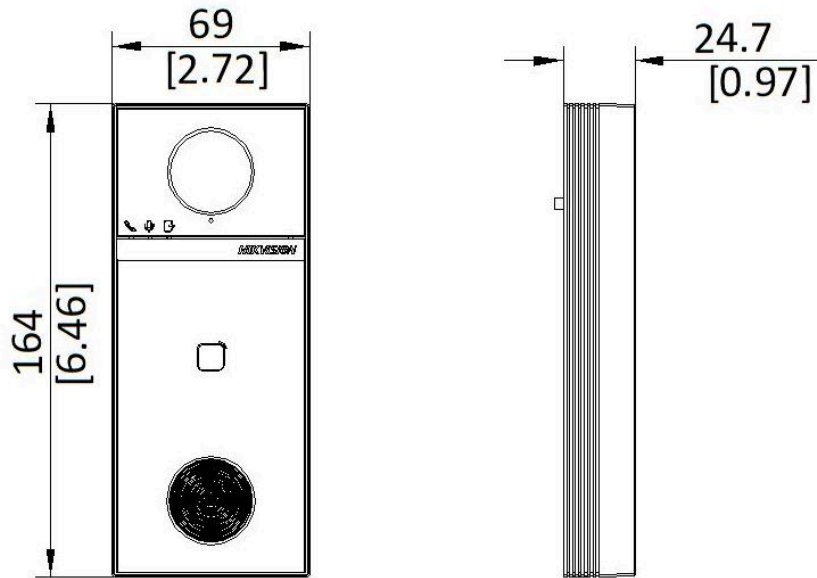

Unit: mm [inch]

SCALE	1:1

- Accessory
- Optional

DS-KABV6114-G	DS-KABV6114-RS	DS-KABV24-A

Innovative Electronic Solutions
www.ness.com.au

NSW Ph 02 8825 9222
sales@ness.com.au

VIC Ph 03 9875 6400
nessmelb@ness.com.au

QLD Ph 07 3399 4910
nessbris@ness.com.au

WA Ph 08 9328 2511
nessper@ness.com.au

SA Ph 08 8152 0000
adelaide@ness.com.au