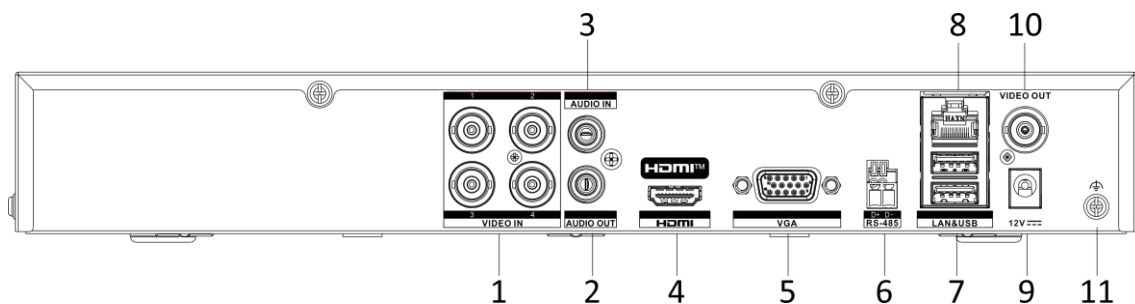

Network Interface	1, RJ45 10/100 Mbps self-adaptive Ethernet interface
Auxiliary Interface	
SATA	1 SATA interface
Capacity	up to 12 TB capacity for each disk
Serial Interface	RS-485 (half-duplex)
USB Interface	Front panel: 1 × USB 2.0; Rear panel: 1 × USB 3.0
Alarm In/Out	N/A
General	
Power Supply	12 VDC, 2 A
Consumption	≤ 15 W (without HDD)
Working Temperature	-10 °C to 55 °C (14 °F to 131 °F)
Working Humidity	10% to 90%
Dimension (W × D × H)	319 × 235 × 48 mm (12.6 × 9.3 × 1.9 inch)
Weight	≤ 1.16 kg (2.6 lb)

Physical Interface

No.	Description	No.	Description
1	Video in	7	LAN network interface
2	Audio out	8	USB interface
3	Audio in	9	Power supply
4	HDMI interface	10	Video out
5	VGA interface	11	GND
6	RS-485 interface		

Available Model

iDS-7204HTHI-M1/XT