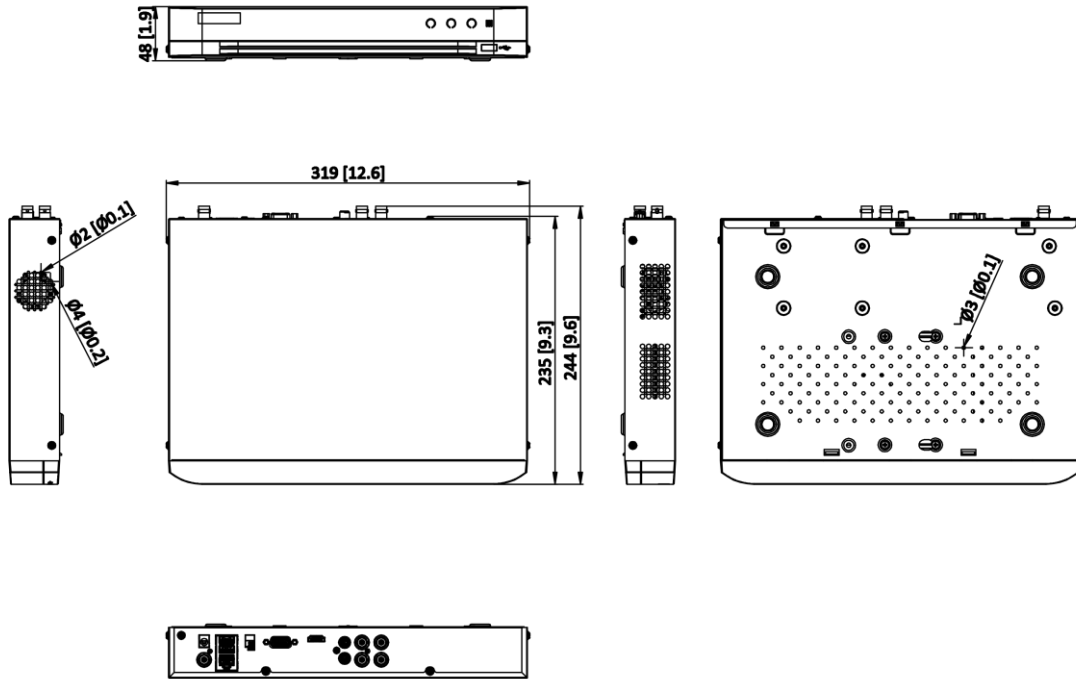

Network Interface	1, RJ45 10/100 Mbps self-adaptive Ethernet interface
<b>Auxiliary Interface</b>	
SATA	1 SATA interface
Capacity	up to 12 TB capacity for each disk
Serial Interface	RS-485 (half-duplex)
USB Interface	Front panel: 1 × USB 2.0; Rear panel: 1 × USB 3.0
Alarm In/Out	N/A
<b>General</b>	
Power Supply	12 VDC, 2 A
Consumption	≤ 15 W (without HDD)
Working Temperature	-10 °C to 55 °C (14 °F to 131 °F)
Working Humidity	10% to 90%
Dimension (W × D × H)	319 × 235 × 48 mm (12.6 × 9.3 × 1.9 inch)
Weight	≤ 1.16 kg (2.6 lb)

## Physical Interface

No.	Description	No.	Description
1	Video in	7	LAN network interface
2	Audio out	8	USB interface
3	Audio in	9	Power supply
4	HDMI interface	10	Video out
5	VGA interface	11	GND
6	RS-485 interface		

## Available Model

iDS-7204HTHI-M1/XT

▪ Dimension

Unit:mm [inch]

SCALE	1:1
-------	-----

Innovative Electronic Solutions  
www.ness.com.au

NSW Ph 02 8825 9222  
sales@ness.com.au

VIC Ph 03 9875 6400  
nessmelb@ness.com.au