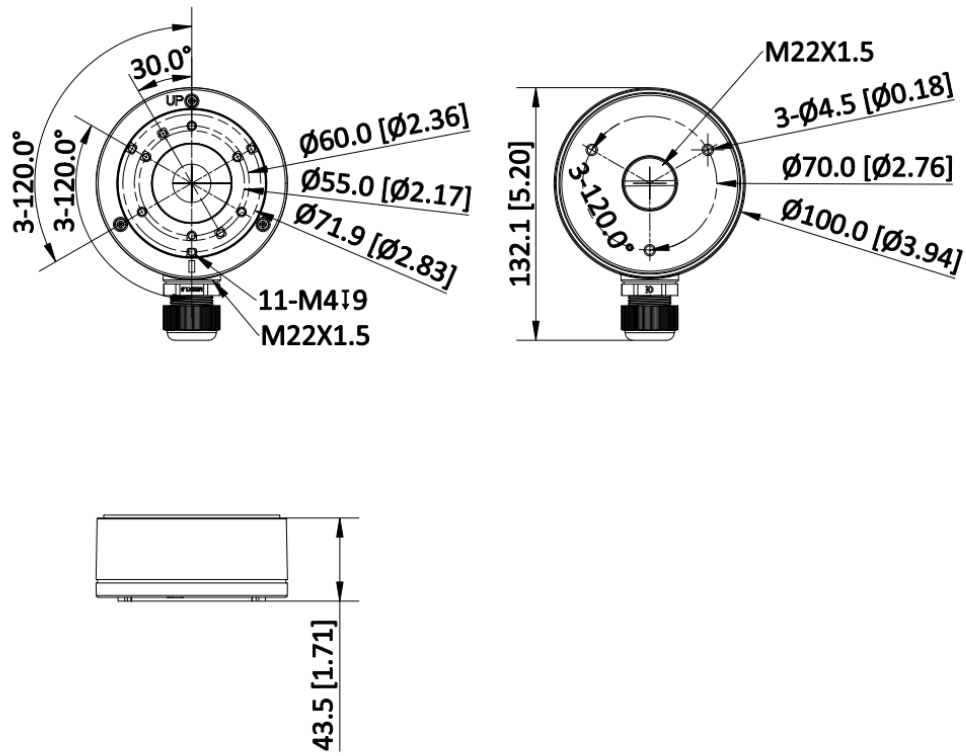

### Key Feature

104-784

- Junction Box
- Aluminum Alloy
- Hikvision White

### Specification

Model	DS-1280ZJ-XS
Weight	Approx. 320 g (0.66 lb.)
Appearance	Hikvision White
Material	Aluminum Alloy
Dimension	100 × 43.5 × 132.1 mm (3.94" × 1.71" × 5.20")
Description	Junction Box for Dome (Bullet) Camera

### Available Model

DS-1280ZJ-XS

**Dimension**

Unit: mm [inch]

SCALE	1:1
-------	-----

Innovative Electronic Solutions  
www.ness.com.au