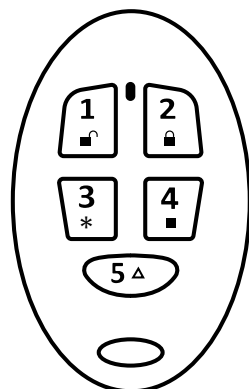

106-110

RK5 Two-Way-Radio Key

The Ness RK5 Two Way Radio Key is a versatile and compact fully waterproof Radio Key with 5 buttons programmable to ELK and NESS Two Way Radio interfaces.

- 5 Colour-coded buttons
- 915-927MHz operation with 20 frequency hopping channels for enhanced security
- Dual colour LED display for radio acknowledgment, low battery, armed and alarm state.
- Battery voltage and low battery reporting.

RK5 BUTTONS

- 1 DISARM
- 2 ARM
- 3 AUX1
- 4 AUX2
- 5 PANIC
also Press And Hold to Send Learn Message

Another Quality Product
Designed and Made In Australia by NESS

RK5 BUTTON FUNCTIONS

					
RK5 BUTTON FUNCTIONS		Ness Guardian-4G	Ness D8/D16 with TWR Interface	Ness DPlus with TWR Interface	Elk M1 with TWR Interface
	1	Disarm	Disarm	Disarm	Disarm
	2	Arm	Arm	Arm	Arm
	3	Programmable	Programmable*	Programmable*	Aux/Info
	4	Programmable	Programmable*	Programmable*	[No function]
	5	Panic/Medical/Duress	Panic/Medical/Duress	Panic/Medical/Duress	Programmable

LED OPERATION

Flashing Green	RK5 is not programmed to a TWR transceiver or out of range of the programmed transceiver
Solid Red	Message acknowledged

SPECIFICATIONS

Dimensions	35(W) x 60(H) x 14(D) mm
Compatibility	Ness Two Way Radio receivers
Visual indicators	Bi-colour LED
Battery	CR2032 3V Lithium supplied (replaceable)
Battery life, approx	5 years (If <7 transmissions per day)
Radio Range	100m line of sight
Radio frequency	915.8MHz-927.2MHz 20 channel frequency hopping
Compatibility	101-292 Ness M1 TWR wireless transceiver 106-304 Ness TWR-SCR standalone transceiver 106-462 Ness X-TWR Interface for D8/D16
Send Learn signal	Press and hold PANIC button for 5 seconds