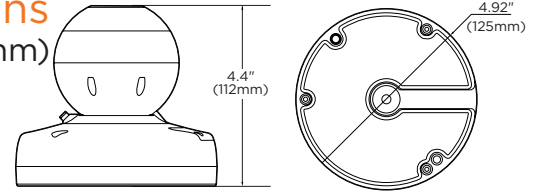

Dimensions

Unit: Inch (mm)

Specifications

IMAGE	
Image sensor	4K 1/2.8" CMOS sensor
Total pixels	3864(H) x 2228(V)
Active pixels	3840 (H) X 2160 (V)
Minimum scene illumination	0.12 lux (color) 0 lux (B/W)
S/N ratio	50dB
Video output	Local video output CVBS 1.0V p-p (75Ω), 4:3 aspect ratio
LENS	
Focal length	2.3mm, F2.0
Lens type	Fixed lens
Horizontal Field of view (HFOV)	105.5°
Vertical Field of view (VFOV)	56.3°
IR distance	100ft range
I/O	
Audio in/out	1/1
Audio compression	G.711
Alarm in/out	1/1
OPERATIONAL	
Intelligent Video Analytics	IVA license: intrusion, line crossing, counting line, loitering, enter, exit, tamper IVA+ license: object removed, tailgating, direction, stopped, appear, disappear, object left, logical rules
Shutter mode	Auto, manual, anti-flicker, slow shutter
Shutter speed	1/15 - 1/32000
Slow shutter	1/2, 1/3, 1/5, 1/6, 1/7.5, 1/10
Auto gain control	Auto
Day and night	Auto, day (color), night (B/W)
Smart DNR™ 3D Digital Noise Reduction	3D-DNR
Wide Dynamic Range (WDR)	True WDR
Wide Dynamic Range (WDR) dB	120dB
White balance	Yes
Privacy zones	16 programmable privacy masks
Backlight compensation (BLC)	Yes
Mirror and flip	Yes
Alarm notifications	Notifications via email, FTP, alarm output and SD card recording
Memory slot	Micro SD/SDHC/SDXC class 10 card (not included)
NETWORK	
LAN	1000Base-T (1Gbps)
Video compression type	H.265, H.264, MJPEG
Resolution	H.265: QFHD, 2.1MP/1080p, 720p, VGA, D1, CIF H.264: QFHD, 2.1MP/1080p, 720p, VGA, D1, CIF MJPEG: 2.1MP/1080p, 720p, 800x600, VGA, 768x432, D1, CIF
Frame rate	Up to 30fps at all resolutions
Video bitrate	100Kbps - 10Mbps, multi-rate for preview and recording
Bitrate control	Multi-streaming CBR/VBR at H.265 (controllable frame rate and bandwidth)
Streaming capability	Dual-stream at different rates and resolutions
IP	IPv4
Protocol	TCP/IP, UDP, AutoIP, RTP (UDP/TCP), RTSP, NTP, HTTP, HTTPS, SSL, DNS, DDNS, DHCP, FTP, SMTP, ICMP, SNMPv1/v2/v3 (MIB-2), ONVIF
Security	HTTPS (TLS), IP filtering, 802.1x, digest authentication
ONVIF conformance	Yes
Web viewer	OS: Windows®, Mac® OS, Linux® Browser: IE, Chrome, Firefox
Video management software	DW Spectrum® IPVMS
ENVIRONMENTAL	
Operating temperature	-4°F - 122°F (-20°C - 50°C)
Operating humidity	10-90% RH, (non-condensing)
IK rating	IK9 impact-resistant
IP rating	IP66-rated
Other certifications	UL listed, CE, FCC, RoHS
ELECTRICAL	
Power requirement	DC12V, PoE IEEE 802.3af Class 3 (Adapter not included)
Power consumption	DC12V: 9.8W PoE: 13.9W
MECHANICAL	
Material	Aluminum ball housing
Dimensions	4.92" x 4.4" (125 x 112mm)
Weight	1.87 lbs (0.85 kg)
Warranty	3 year warranty

ORDERING INFORMATION