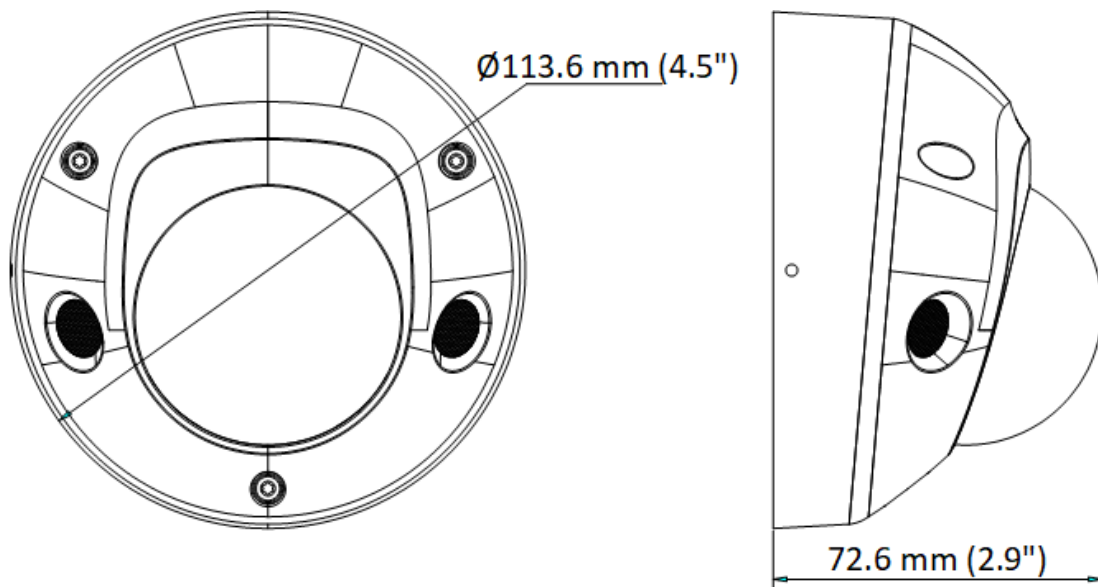

Safety	UL (UL 62368-1) CB (IEC 62368-1: 2014+A11) CE-LVD (EN 62368-1: 2014/A11: 2017) LOA (IEC/EN 60950-1)
Environment	CE-RoHS (2011/65/EU) WEEE (2012/19/EU) Reach (Regulation (EC) No 1907/2006)
Electrical Safety Protection	IP67 (IEC 60529-2013) IK10 (IEC 62262: 2002)

▪ **Dimension**

Unit: mm (inch)