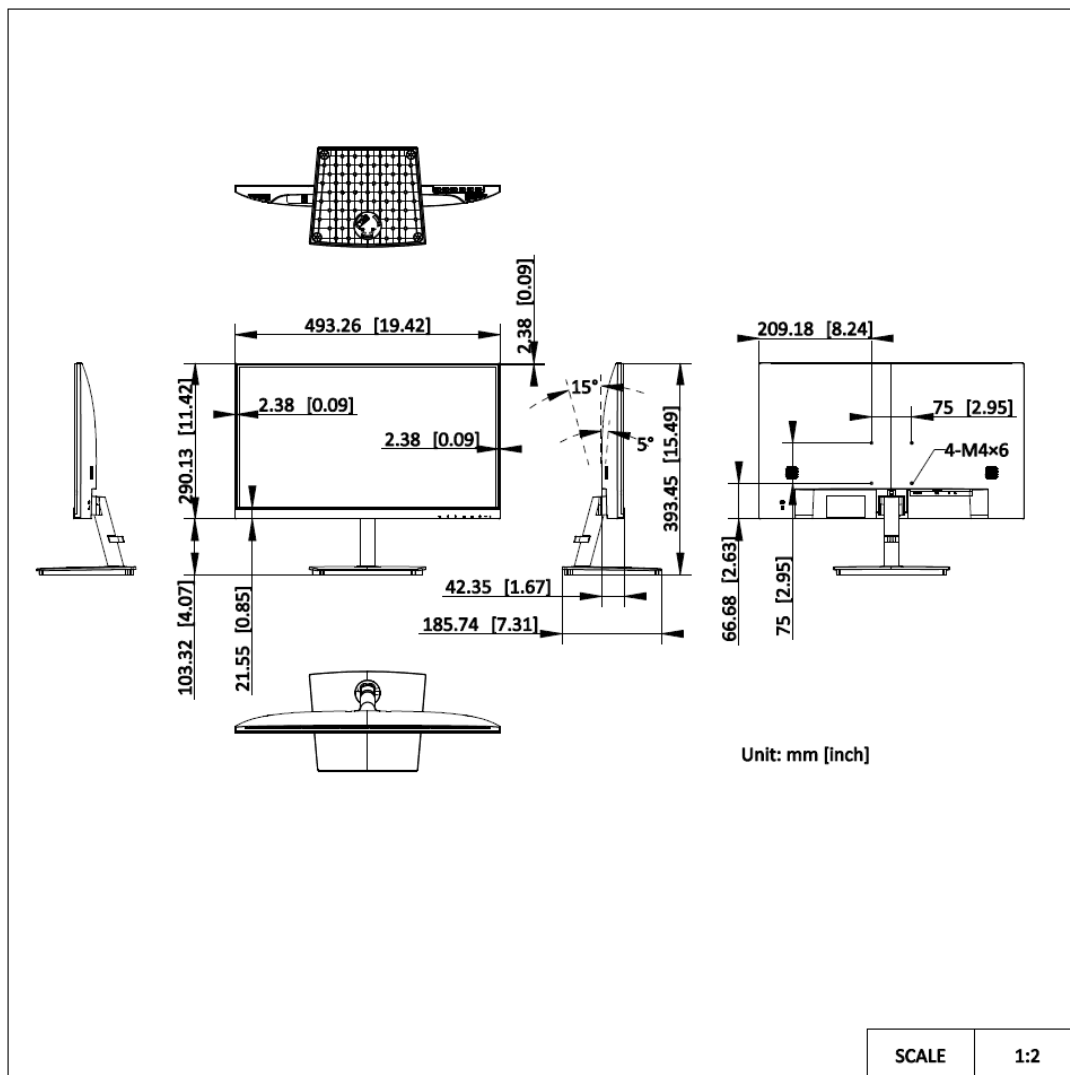

## ▪ Specification

Display	
Screen Size	21.45 inch
Active Display Area	478.656 (H) mm × 260.280 (V) mm
Resolution	1920 × 1080
Backlight	E-LED
Pixel Pitch	0.241 (H) mm × 0.241 (V) mm
Brightness	250 cd/m <sup>2</sup>
Viewing Angle	178° (H)/178° (V)
Color Depth	8 bit, 16.7 M
Contrast Ratio	4000:1
Response Time	8 ms
Refresh Rate	Max. 100 Hz, Typ. 60 Hz
Haze	Haze 25%, 3H
Reliability	7 × 24 H
Color Gamut	72% NTSC
Interface	
Video & Audio Input	HDMI 1.4 × 1, VGA × 1, Audio In × 1
Video & Audio Output	Speaker × 2 ( 4 Ω 2 W)
Power	
Power Supply	DC 12 V, 2.0 A
Power Consumption	≤ 24 W
Standby Consumption	≤ 0.5 W
Working Environment	
Working Temperature	0 °C to 40 °C (32 °F to 104 °F)
Working Humidity	20% RH to 90% RH (Non-Condensing)
Storage Temperature	-20 °C to 60 °C (-4 °F to 140 °F)
Storage Humidity	10% RH to 90% RH (Non-Condensing)
General	
Casing Material	Plastic
VESA	75 mm × 75 mm (4 - M4 × 6 mm)
Bezel Width	2.38 mm (top/left/right), 21.55 mm (bottom)
Product Dimensions (W × H × D)	With base: 493.26 (W) mm × 393.45 (H) mm × 185.74 (D) mm (19.42" × 15.49" × 7.31") Without base: 493.26 (W) mm × 290.13 (H) mm × 42.35 (D) mm (19.42" × 11.42" × 1.67")
Package Dimensions (W × H × D)	599 (W) mm × 393 (H) mm × 109 (D) mm (23.58" × 15.47" × 4.29")
Net Weight	2.0 ± 0.5 kg (4.41 ± 1.10 lb.)
Gross Weight	3.2 ± 0.5 kg (7.05 ± 1.10 lb.)
Packing List	Monitor × 1, Base component × 1, Power adapter (12 V, 2.0 A) × 1, HDMI cable (1.5 m) × 1, User manual × 1, Multilingual manual × 1
Remarks	The base is included by default. The product appearance and parameters in this specification may vary from your actual device. Please consult our local sales staff for further information

## Physical Interface

Interface	Description	Interface	Description
HDMI	HDMI 1.4 digital signal input interface	VGA	VGA analog signal input interface
Audio In	3.5 mm audio input interface	DC	DC 12 V 2.0 A input interface

## Dimension