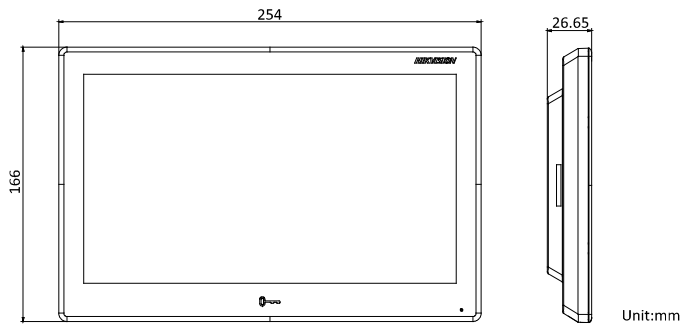

Zigbee	/
Device interfaces	
Alarm input	8
TAMPER	/
Network interface	1 RJ-45 10/100 Mbps self-adaptive
RS-485	1
USB	For debug only
TF card	Max to 32 G, SD 2.0 or lower version
Alarm output	2
Power interface	1
General	
Button	/
Installation	Surface mounting
Indicator	/
Weight	Without package: 875 g With package: 1060 g
Protective level	/
Power supply method	IEEE802.3af, standard PoE 12 VDC, 1 A
Working temperature	-10 ° C to 50 ° C (14 ° F to 122 ° F)
Working humidity	10% to 90%
Dimensions	254 mm × 166 mm × 26.65 mm (10.0" × 6.54" × 1.05")
Battery	/
Power supply	IEEE802.3af, standard PoE 12 VDC, 1 A
Application environment	Indoor
Power consumption	≤ 8 W

No.	Description	No.	Description
1	Screen	7	Debugging Port
2	Microphone	8	microUSB Interface
3	Unlock Button	9	Loudspeaker
4	Power Supply Interface	10	Reserved
5	Alarm Terminals	11	TAMPER
6	RS-485/Relay Interface	12	Network Interface

Dimension