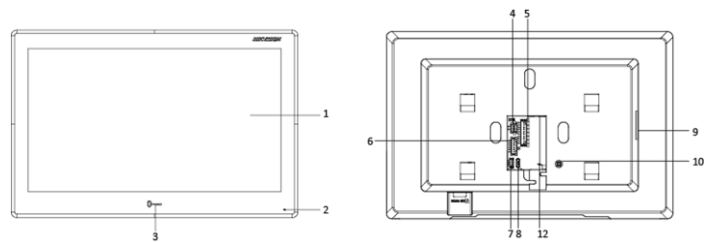

Physical Interface

ORDERING INFORMATION

114-245B

Hikvision DS-KH9510-WTE1(B) 10" Android Room Station

Innovative Electronic Solutions
www.ness.com.au

NSW Ph 02 8825 9222
sales@ness.com.au

VIC Ph 03 9875 6400
nessmelb@ness.com.au

QLD Ph 07 3399 4910
nessbris@ness.com.au

WA Ph 08 9328 2511
nessper@ness.com.au

SA Ph 08 8152 0000
adelaide@ness.com.au