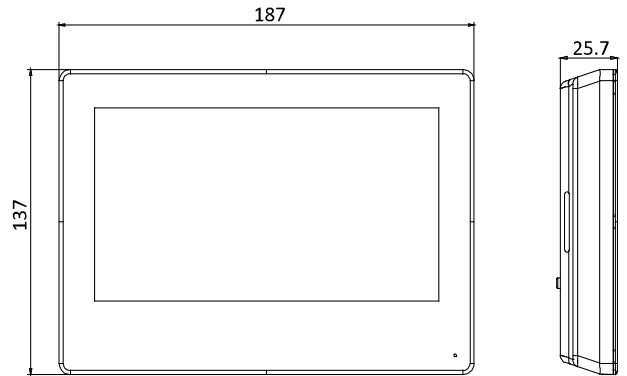

**Specification**

System parameters	
Operation system	Embedded Android operation system
Flash	1 GB
RAM	4 GB Emmc
CPU	Embedded processor
Display parameters	
Size	7-inch
Operation method	Capacitive touch screen
Type	Colorful TFT
Resolution	1024 × 600
Video parameters	
Video compression standard	/
Lens	/

Zigbee	/
<b>Device interfaces</b>	
Alarm input	8
Network interface	1 RJ-45 10/100 Mbps self-adaptive
TAMPER	/
RS-485	1
USB	For debug only
TF card	Max to 32 G, SD 2.0 or lower version
Alarm output	2
Power interface	1
<b>General</b>	
Button	/
Installation	Surface mounting
Indicator	/
Weight	Without package: 419.3 g With package: 694 g
Protective level	/
Working temperature	-10 ° C to 50 ° C (14 ° F to 122 ° F)
Working humidity	10% to 90%
Dimensions	187 mm × 137 mm × 25.7 mm (7.36" × 5.39" × 1.01")
Battery	/
Power supply	IEEE802.3af, standard PoE 12 VDC, 1 A
Application environment	Indoor
Power consumption	≤ 8 W

## Dimension

Unit:mm