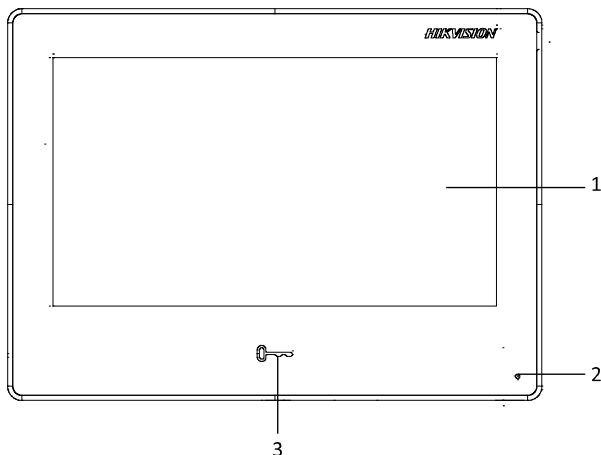

Physical Interface