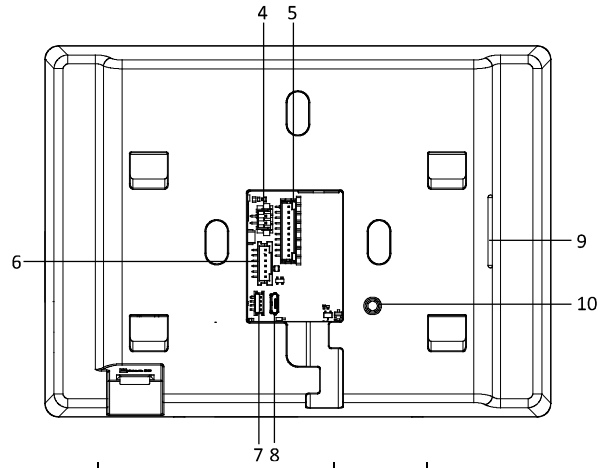

**DS-KH9310-WTE1**  
**Video Intercom Network Indoor Station**

114-244

**Key Feature**

- 7-inch colorful touch screen with resolution 1024 × 600
- Supports Android app installation
- Open platform for the third-party software integration
- Video intercom & live view on mobile phone all-day
- Built-in Hik-Connect for all-in-one management
- Wireless intrusion panel for on-site management
- Receives 7 seconds of video verification from alarm systems

**Specification**

System parameters	
Operation system	Embedded Android operation system
Flash	1 GB
RAM	4 GB Emmc
CPU	Embedded processor
Display parameters	
Size	7-inch
Operation method	Capacitive touch screen
Type	Colorful TFT
Resolution	1024 × 600
Video parameters	
Video compression standard	/
Lens	/

Zigbee	/
<b>Device interfaces</b>	
Alarm input	8
Network interface	1 RJ-45 10/100 Mbps self-adaptive
TAMPER	/
RS-485	1
USB	For debug only
TF card	Max to 32 G, SD 2.0 or lower version
Alarm output	2
Power interface	1
<b>General</b>	
Button	/
Installation	Surface mounting
Indicator	/
Weight	Without package: 419.3 g With package: 694 g
Protective level	/
Working temperature	-10 ° C to 50 ° C (14 ° F to 122 ° F)
Working humidity	10% to 90%
Dimensions	187 mm × 137 mm × 25.7 mm (7.36" × 5.39" × 1.01")
Battery	/
Power supply	IEEE802.3af, standard PoE 12 VDC, 1 A
Application environment	Indoor
Power consumption	≤ 8 W

## Dimension

Unit:mm