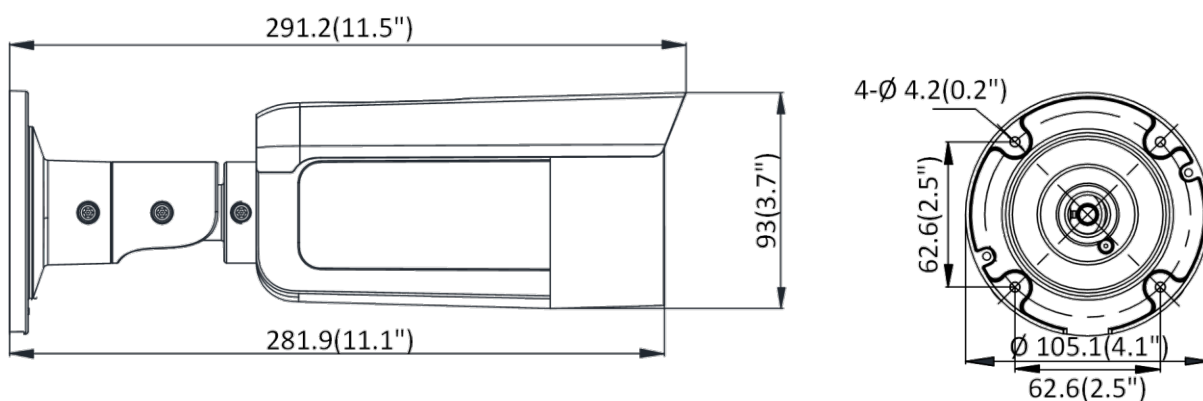

Power Consumption and Current	12 VDC, 0.7 A, max. 8.5 W PoE (802.3af, 36 V to 57 V), 0.30 A to 0.18 A, max. 10.5 W
Power Interface	Ø5.5 mm coaxial power plug
Material	Front cover: metal, back cover: metal
Screw Material	SUS304
Camera Dimension	Ø105.1 × 291.2 mm (Ø4.1" × 11.5")
Package Dimension	385 × 190 × 180 mm (15.2" × 7.5" × 7.1")
Camera Weight	Approx. 1260 g (2.8 lb.)
With Package Weight	Approx. 1931 g (4.3 lb.)
Approval	
Class	Class B
EMC	FCC SDoC (47 CFR Part 15, Subpart B); CE-EMC (EN 55032: 2015, EN 61000-3-2: 2014, EN 61000-3-3: 2013, EN 50130-4: 2011 +A1: 2014); RCM (AS/NZS CISPR 32: 2015); IC VoC (ICES-003: Issue 6, 2016); KC (KN 32: 2015, KN 35: 2015)
Safety	UL (UL 60950-1); CB (IEC 60950-1:2005 + Am 1:2009 + Am 2:2013, IEC 62368-1:2014); CE-LVD (EN 60950-1:2005 + Am 1:2009 + Am 2:2013, IEC 62368-1:2014); BIS (IS 13252(Part 1):2010+A1:2013+A2:2015); LOA (IEC/EN 60950-1)
Environment	CE-RoHS (2011/65/EU); WEEE (2012/19/EU); Reach (Regulation (EC) No 1907/2006)
Protection	Ingress protection: IP67 (IEC 60529-2013)

Dimension

Unit: mm(inch)