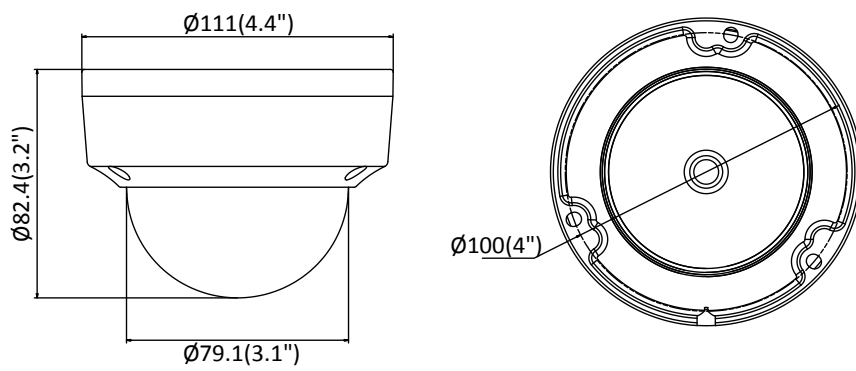

### Key Features

- Up to 6 megapixel high resolution
- Max. 3072 × 2048 @20fps
- 2.8 mm/4 mm/6 mm fixed lens, optional
- H.265, H.265+, H.264+, H.264
- 120dB WDR
- Powered by Darkfighter
- 12 VDC & PoE (802.3af, class 3)
- IR range: up to 30 m
- Support on-board storage, up to 128 GB
- IP67, IK10
- 3-axis adjustment
- Color: 0.008 Lux @ (F1.2, AGC ON), 0.014 Lux @ (F1.6, AGC ON)

Dimensions	Camera: $\Phi 111 \times 82.4 \text{ mm}$ ( $\Phi 4.4'' \times 3.2''$ ) With package: $134 \times 134 \times 108 \text{ mm}$ ( $5.27'' \times 5.27'' \times 4.25''$ )
Weight	Camera: 500 g (1.1 lb.) With package: 800 g (1.8 lb.)

### Dimension

Unit: mm (inch)