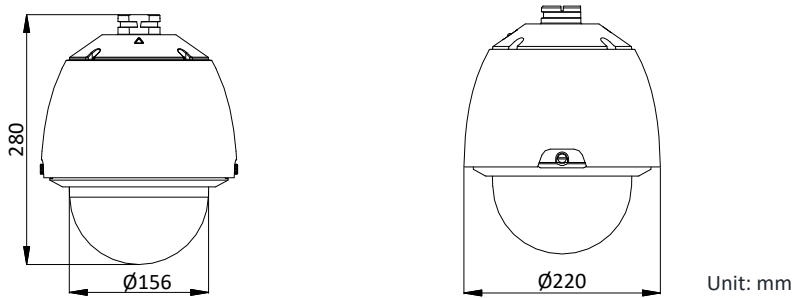

Dimensions

Accessories

	DS-1602ZJ	Wall Mounting Bracket
	DS-1602ZJ-corner	Corner Mounting Bracket
	DS-1602ZJ-pole	Vertical Pole Mounting Bracket
	DS-1602ZJ-box	Wall Mounting Bracket with Junction Box
	DS-1663ZJ	Ceiling Mounting Bracket
	DS-1661ZJ	Pendant Mounting Bracket
	DS-1662ZJ	Pendant Mounting Bracket
	DS-1619ZJ	Gooseneck Mounting Bracket
	DS-1100KI	Network Keyboard
	DS-1005KI	USB Joy-stick

ORDERING INFORMATION

114-041 Hikvision DS-2DE5232W-AE PTZ 2MP 32x

Innovative Electronic Solutions
www.ness.com.au

NSW Ph 02 8825 9222 sales@ness.com.au | VIC Ph 03 9875 6400 nessmelb@ness.com.au | QLD Ph 07 3399 4910 nessbris@ness.com.au | WA Ph 08 9328 2511 nessper@ness.com.au | SA Ph 08 8152 0000 adelaide@ness.com.au