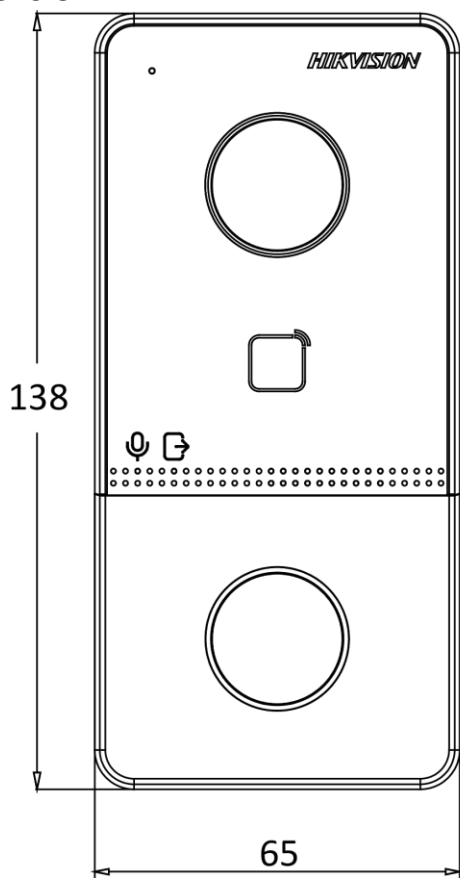

▪ Dimension