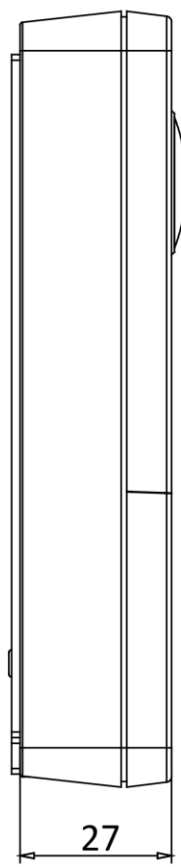

▪ Dimension