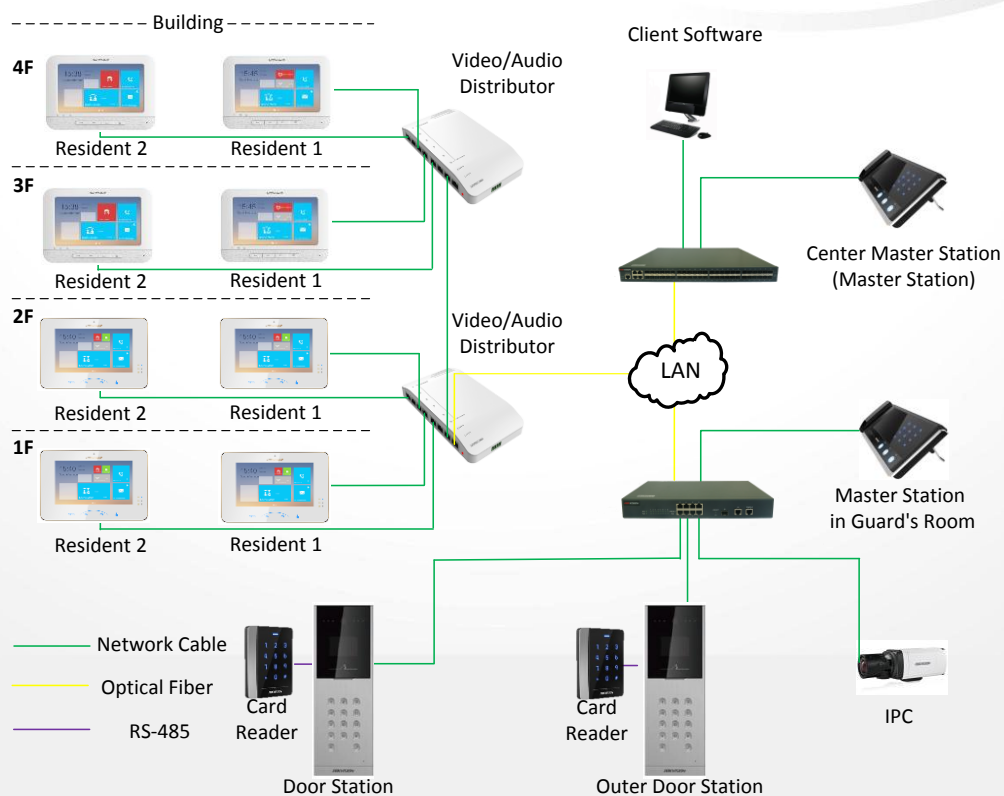

**DS-KAD606-P
Video/Audio Distributor**

104-833B

Key Features

- 8 RJ-45 interfaces, including 6 adaptive 10/100 Mbps LAN interfaces supporting network cable powering and 2 adaptive 10/100 Mbps cascading LAN interfaces
- 6 adaptive 10/100 Mbps LAN interfaces supports providing 24 VDC for video intercom devices
- IEEE802.3, IEEE802.3u, IEEE802.3x
- Storing and forwarding function
- Over 1000,000 h mean time between failure

Note:

24V DC power adapter is included in the package.

Typical Application

Specifications

Model		DS-KAD606-P
Network parameters	Interface number	Eight 10/100 Mbps Interfaces
	Interface type	RJ-45, Full/Half-Duplex, MDI/MDI-X Self-Adaptive
	Standard	IEEE802.3, IEEE802.3u, IEEE802.3x
	Processing type	Storing and Forwarding
	Flow control	IEEE802.3x (Full-Duplex), Back Pressure (Half-Duplex)
	Priority queue	Four
	Max. VLAN	64
	VLAN ID No.	VID1 to VID4094
	MAC address list	8K
	Internal buffer	1 Mbit
General	Power supply	24 VDC (24V DC Power Adapter included)
	Power consumption	≤8 W
	Working temperature	-10° C to 55° C (14° F to 131° F)
	Working humidity	10% to 90%, No Condensation
	Dimensions (L × W × H)	176 mm × 91 mm × 32 mm (69.3" × 35.8" × 12.6")

Physical Interfaces

Index	Description
1	8 RJ-45 Interfaces
2	Power Indicator
3	24 VDC, Power Socket

Notes:

- Interfaces (A1, A2, A3, A4, A5, and A6) are 6 adaptive 10/100 Mbps LAN interfaces supporting network cable powering.
- Interfaces (A7 and A8) are 2 adaptive 10/100 Mbps cascading LAN interfaces.