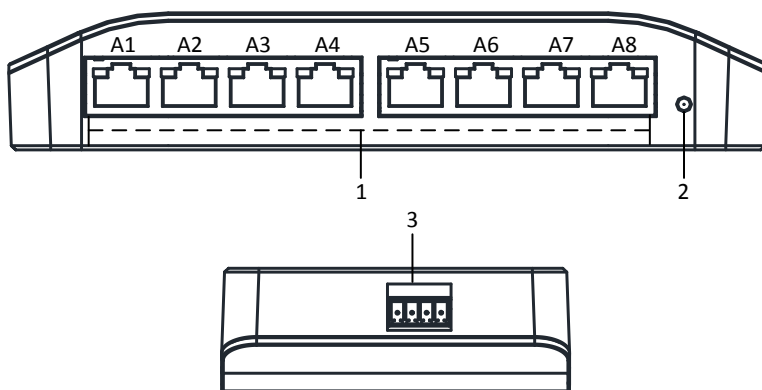

Note:

24V DC power adapter is included in the package.

Typical Application

Specifications

Model		DS-KAD606-P
Network parameters	Interface number	Eight 10/100 Mbps Interfaces
	Interface type	RJ-45, Full/Half-Duplex, MDI/MDI-X Self-Adaptive
	Standard	IEEE802.3, IEEE802.3u, IEEE802.3x
	Processing type	Storing and Forwarding
	Flow control	IEEE802.3x (Full-Duplex), Back Pressure (Half-Duplex)
	Priority queue	Four
	Max. VLAN	64
	VLAN ID No.	VID1 to VID4094
	MAC address list	8K
	Internal buffer	1 Mbit
General	Power supply	24 VDC (24V DC Power Adapter included)
	Power consumption	≤8 W
	Working temperature	-10° C to 55° C (14° F to 131° F)
	Working humidity	10% to 90%, No Condensation
	Dimensions (L × W × H)	176 mm × 91 mm × 32 mm (69.3" × 35.8" × 12.6")

Physical Interfaces

Index	Description
1	8 RJ-45 Interfaces
2	Power Indicator
3	24 VDC, Power Socket

Notes:

- Interfaces (A1, A2, A3, A4, A5, and A6) are 6 adaptive 10/100 Mbps LAN interfaces supporting network cable powering.
- Interfaces (A7 and A8) are 2 adaptive 10/100 Mbps cascading LAN interfaces.