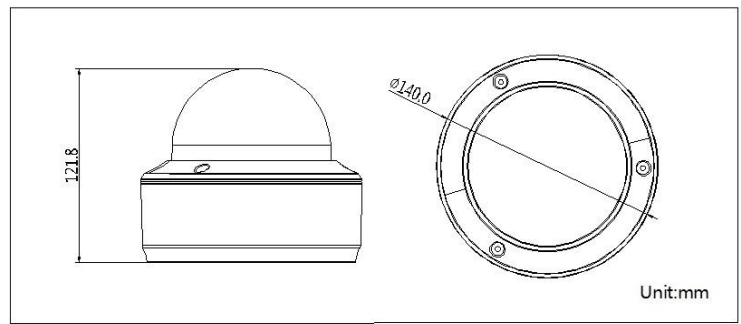

Dimensions

Audio	
Environment Noise Filtering	Support
Audio I/O	Support dual audio track, stereo
Audio Sampling Rate	16kHz / 32kHz / 44.1kHz / 48kHz
Smart Feature-set	
Behavior Analysis	Line crossing detection, Intrusion detection, Region entrance, Region exiting, Unattended baggage, Object removal
Line Crossing Detection	Cross a pre-defined virtual line
Intrusion Detection	Enter and loiter in a pre-defined virtual region
Region Entrance	Enter a pre-defined virtual region from the outside place
Region Exiting	Exit from a pre-defined virtual region
Unattended Baggage	Objects left over in the pre-defined region such as the baggage, purse, dangerous materials
Object Removal	Objects removed from the pre-defined region, such as the exhibits on display.
Exception Detections	Scene change detection, Sudden audio increase/decrease detection, Audio loss detection, Defocus detection
Recognition	Face detection recognition
Statistics	Object Counting (Entrance and Exit object number is accounted and showed on screen in real time)
General	
Impact Protection	IK10
IR Distance	30m
Operating Conditions	-30 °C – 60 °C (-22 °F – 140 °F), Humidity 95% or less (non-condensing)
Power Supply	12 V DC ± 10%, PoE (802.3af)
Power Consumption	Max. 6~9W (IR lens 2W, Motorized lens 1 W)
Dimensions	Φ 140 × 121.8 mm (Φ 5.51" × 4.80")
Weight	1400 g (3.09 lbs)

Accessories

ORDERING INFORMATION

104-730

Hikvision DS-2CD4165F-IZ Smart Indoor Dome 6MP 2.8 ~ 12mm Motorised

Innovative Electronic Solutions
www.ness.com.au

NSW Ph 02 8825 9222
sales@ness.com.au

VIC Ph 03 9875 6400
nessmelb@ness.com.au

QLD Ph 07 3399 4910
nessbris@ness.com.au

WA Ph 08 9328 2511
nessper@ness.com.au

SA Ph 08 8152 0000
adelaide@ness.com.au