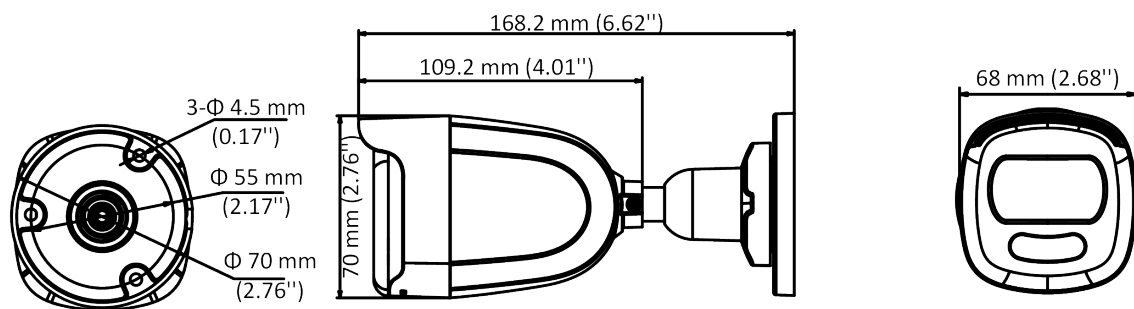

General	
Power Consumption	Max. 3.5 W
Protection Level	IP67
Material	Metal
White Light Range	Up to 20 m
Communication	HIKVISION-C
Dimensions	68 mm × 70 mm × 168.2 mm (2.68" × 2.76" × 6.62")
Weight	Approx. 350 g (0.77 lb.)

Dimensions

Accessories

**DS-1280ZI-XS
Junction Box**

ORDERING INFORMATION

104-116

Hikvision DS-2CE10HFT-F28 ColorVu TVI Camera

Innovative Electronic Solutions
www.ness.com.au

NSW Ph 02 8825 9222
sales@ness.com.au

VIC Ph 03 9875 6400
nessmelb@ness.com.au

QLD Ph 07 3399 4910
nessbris@ness.com.au

WA Ph 08 9328 2511
nessper@ness.com.au

SA Ph 08 8152 0000
adelaide@ness.com.au