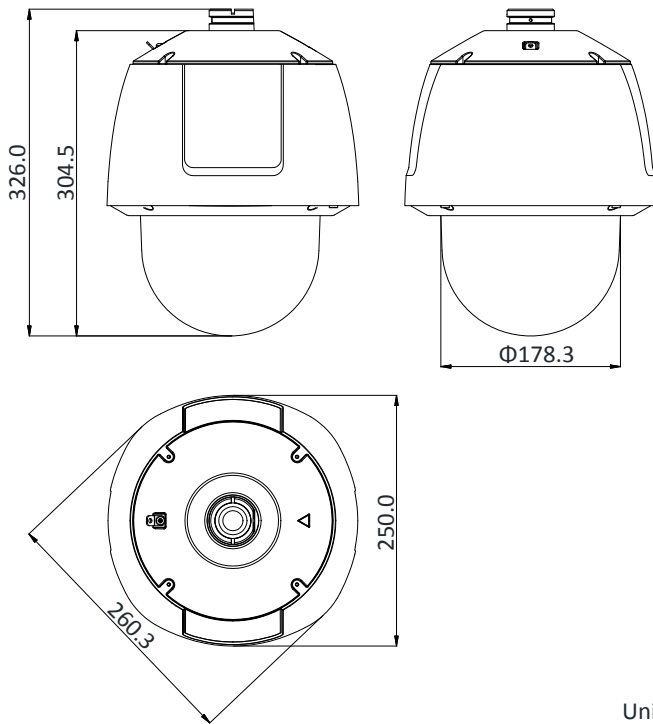

Dimensions

Unit: mm