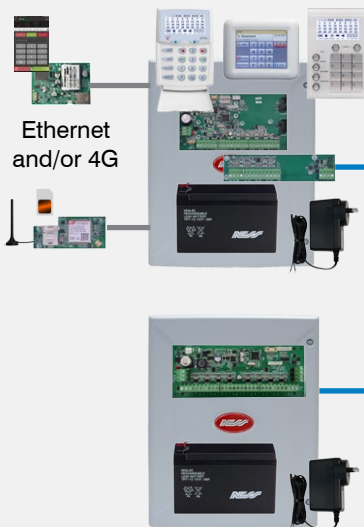

Includes
32
wireless
zones*

24 ZONE SYSTEM

Shopping List

106-981-P DPlus 8 Zone Base Panel inc Plug Pack & Batt

106-983 DPlus-L24 Local Expander - Zones 9-24

Plus, add keypad/s

Plus, add radio expander/s

Plus, add Ethernet and 4G modules

Ethernet
and/or 4G

**32 ZONE
INPUTS
TOTAL**
NO ZONE
DOUBLING

Includes
32
wireless
zones*

Cat5/6 up to 100m

32 ZONE SYSTEM

Shopping List

106-981-P DPlus 8 Zone Base Panel inc Plug Pack & Batt

106-982 DPlus-L16 Local Expander - Zones 9-16