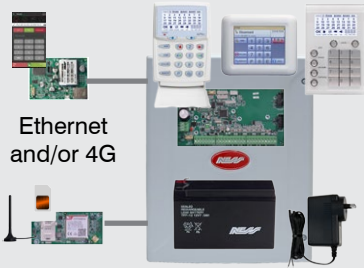

DPlus Multi-Zone Platform

The Ness DPlus alarm control panel platform offers unparalleled flexibility with a myriad of configuration options available to the installer and user.

Start with 8 zones and add the 8 zone expander making a 16 zone panel without zone-doubling.

Add the 16 zone remote expander to build a de-centralised 32 zone system without running all zones back to one location.

Or install the 24 zone expander for 24 discrete zones at the main board.

No matter how many hardwired expanders are installed, you always have 32 wireless zones compatible with Ness one-way and two-way radio interfaces and peripherals.