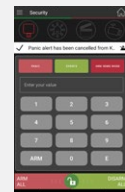

Free App

Ness Mezzo free app for iOS
and Android.

Mezzo app used with Ness-
Bridge provides handy
remote operation features for
your Ness control panels.
Search Google Play and
Apple App Store for MEZZO
by Ness Corporation.

EVERY PRODUCT
ON THIS PAGE IS