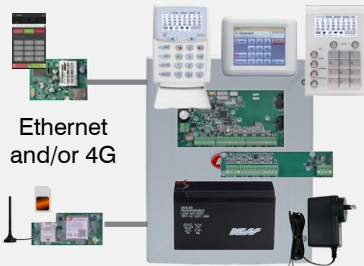

Ethernet
and/or 4G

**8 ZONE
INPUTS
TOTAL**
NO ZONE
DOUBLING

Includes
32
wireless
zones*

8 ZONE SYSTEM

EXPANDABLE TO 16 or 24 ZONES

Shopping List

106-981-P DPlus 8 Zone Base Panel inc Plug Pack & Batt

Plus, add keypad/s

Plus, add radio expander/s

Plus, add Ethernet and 4G modules

Ethernet
and/or 4G

**16 ZONE
INPUTS
TOTAL**
NO ZONE
DOUBLING

Includes
32
wireless
zones*

16 ZONE SYSTEM

EXPANDABLE TO 32 ZONES

Shopping List