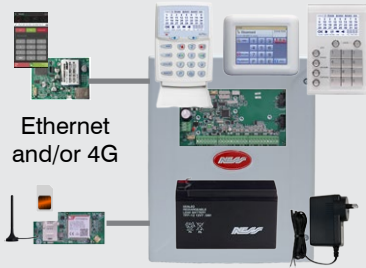

## DPlus Multi-Zone Platform

The Ness DPlus alarm control panel platform offers unparalleled flexibility with a myriad of configuration options available to the installer and user.

Start with 8 zones and add the 8 zone expander making a 16 zone panel without zone-doubling.

Add the 16 zone remote expander to build a de-centralised 32 zone system without running all zones back to one location.

Or install the 24 zone expander for 24 discrete zones at the main board.

No matter how many hardwired expanders are installed, you always have 32 wireless zones compatible with Ness one-way and two-way radio interfaces and peripherals.