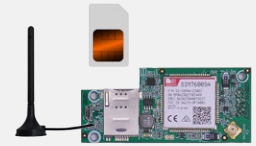

4G Comms

106-985DPlus-4G 4G Module.
Provides central station IP moni-
toring via ArmorIP or CSV-IP also
alerts and programming via SMS
messaging.