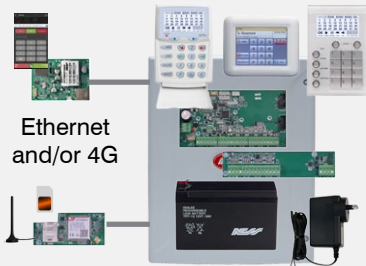

Ethernet  
and/or 4G

**8 ZONE  
INPUTS  
TOTAL**  
NO ZONE  
DOUBLING

Includes  
**32**  
wireless  
zones\*

### 8 ZONE SYSTEM

EXPANDABLE TO 16 or 24 ZONES

Shopping List

106-981-P DPlus 8 Zone Base Panel inc Plug Pack & Batt

Plus, add keypad/s

Plus, add radio expander/s

Plus, add Ethernet and 4G modules

Ethernet  
and/or 4G

**16 ZONE  
INPUTS  
TOTAL**  
NO ZONE  
DOUBLING

Includes  
**32**  
wireless  
zones\*