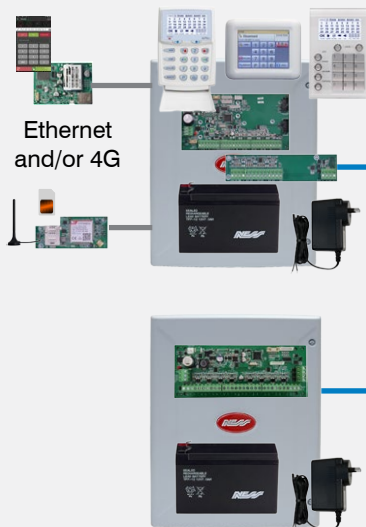

Ethernet  
and/or 4G

**24 ZONE  
INPUTS  
TOTAL**  
NO ZONE  
DOUBLING

Includes  
**32**  
wireless  
zones\*

### 24 ZONE SYSTEM

Shopping List

106-981-P DPlus 8 Zone Base Panel inc Plug Pack & Batt

106-983 DPlus-L24 Local Expander - Zones 9-24

Plus, add keypad/s

Plus, add radio expander/s

Plus, add Ethernet and 4G modules

Ethernet  
and/or 4G

**32 ZONE  
INPUTS  
TOTAL**  
NO ZONE  
DOUBLING

Includes  
**32**  
wireless  
zones\*

Cat5/6 up to 100m