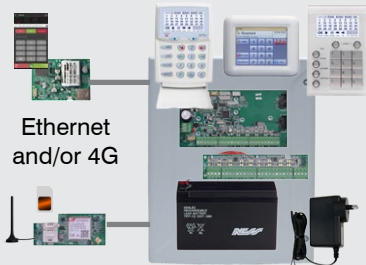

**16 ZONE  
INPUTS  
TOTAL**  
NO ZONE  
DOUBLING

Includes  
**32**  
wireless  
zones\*

### 16 ZONE SYSTEM

EXPANDABLE TO 32 ZONES

Shopping List

106-981-P DPlus 8 Zone Base Panel inc Plug Pack & Batt

106-982 DPlus-L16 Local Expander - Zones 9-16

Plus, add keypad/s

Plus, add radio expander/s

Plus, add Ethernet and 4G modules

Ethernet  
and/or 4G

**24 ZONE  
INPUTS  
TOTAL**  
NO ZONE  
DOUBLING

Includes  
**32**  
wireless  
zones\*