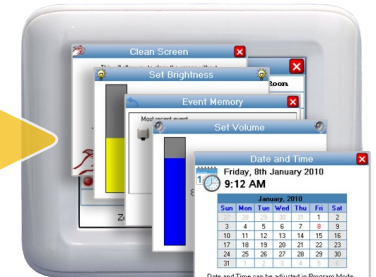

Navigator's user-friendly operation guides offer clear, easy-to-understand displays in plain English, along with intuitive touchscreen controls make it easy to view all your zones *with your own text descriptions*, get help and prompts for arming, disarming, operating outputs, emergency alarms and much more.

Touch Keypad Features

*Beauty, function and security
come together...*

Touch the screen to
activate alarms

Auxiliary Outputs
Programmable by
event or time.
Touch ON, Touch OFF.

View and add your
own zone names

Convenient Installer
Information screen for
name, address and
contact details

And much more...

Specifications

PART NO.	106-101
MODEL	NESS NAVIGATOR TOUCH SCREEN KEYPAD GEN2
DIMENSIONS	108w x 86h x 15d mm.
DISPLAY TYPE	3.5" Colour LCD
DISPLAY RESOLUTION	320 x 240
TOUCH SCREEN	Touch sensitive surface
COMPATIBILITY	DPIus, D8/D16XCEL, D8x/D16x panels version 7 and later
MAX. KEYPADS	4 x Navigator Touch Keypads per panel Maximum current draw for all detectors and keypads should not exceed 500mA.
OPERATING VOLTAGE	12VDC supplied by the control panel
CURRENT DRAW	25mA with 50% backlighting, 50mA with 100% backlighting
DATA	2 wire proprietary Ness data bus