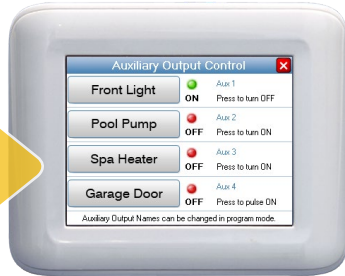

Navigator's user-friendly operation guides offer clear, easy-to-understand displays in plain English, along with intuitive touchscreen controls make it easy to view all your zones *with your own text descriptions*, get help and prompts for arming, disarming, operating outputs, emergency alarms and much more.

Operating your Ness alarm system has never been easier!

Navigator Touch Screen Keypad is supplied with selected Ness Navigator panel kits and available separately.

NESS
CORPORATION

MADE IN AUSTRALIA

NAVIGATOR

Touch Keypad Features

*Beauty, function and security
come together...*

Touch the screen to
activate alarms

Auxiliary Outputs
Programmable by
event or time.
Touch ON, Touch OFF.

View and add your
own zone names